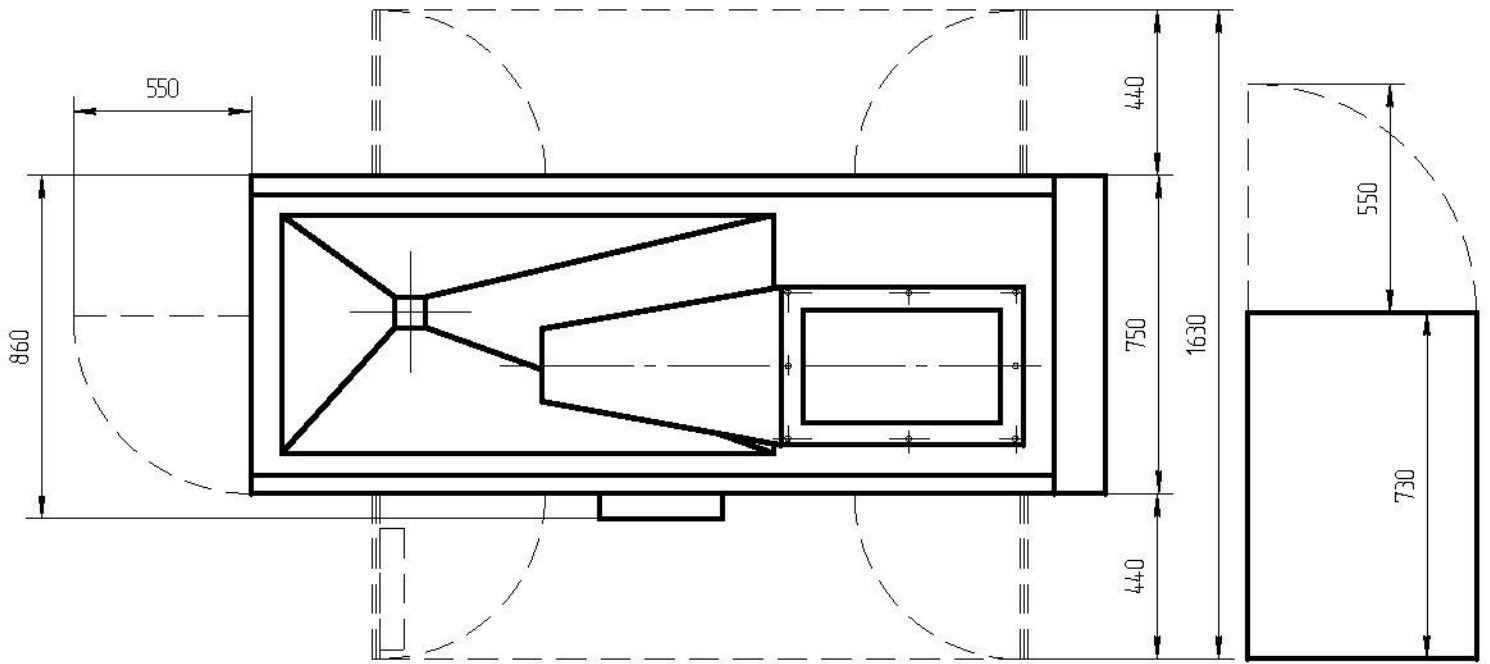

Sorting machine

automatic control rack

LS-20-09L