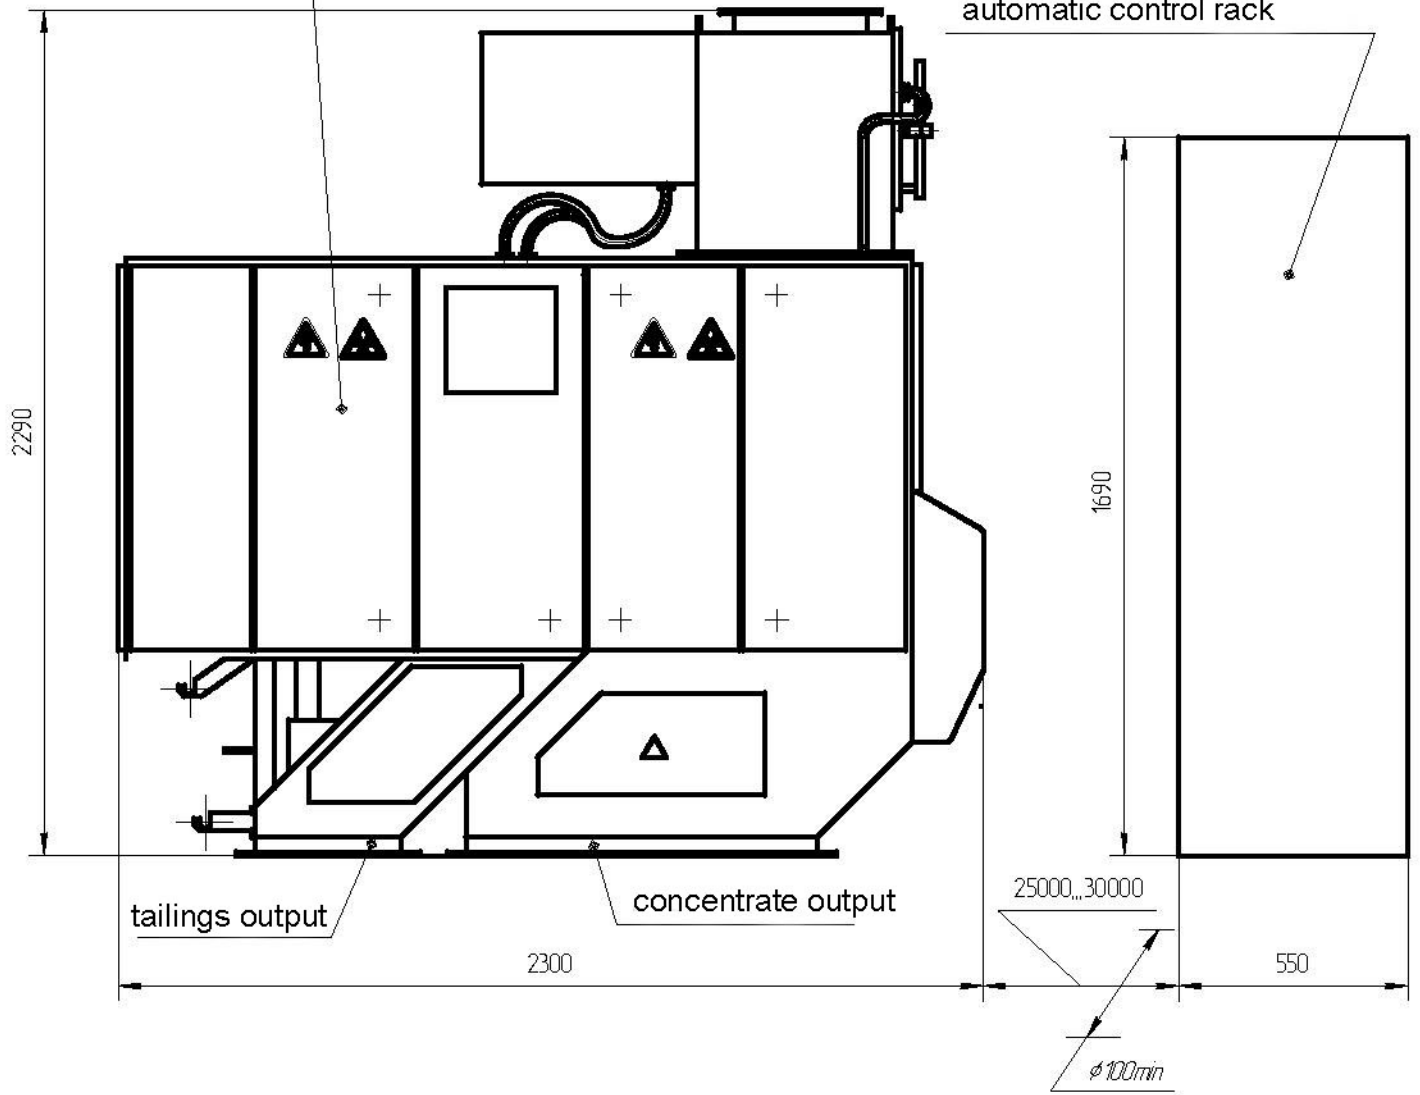

Sorting machine

automatic control rack

LS-20-09L